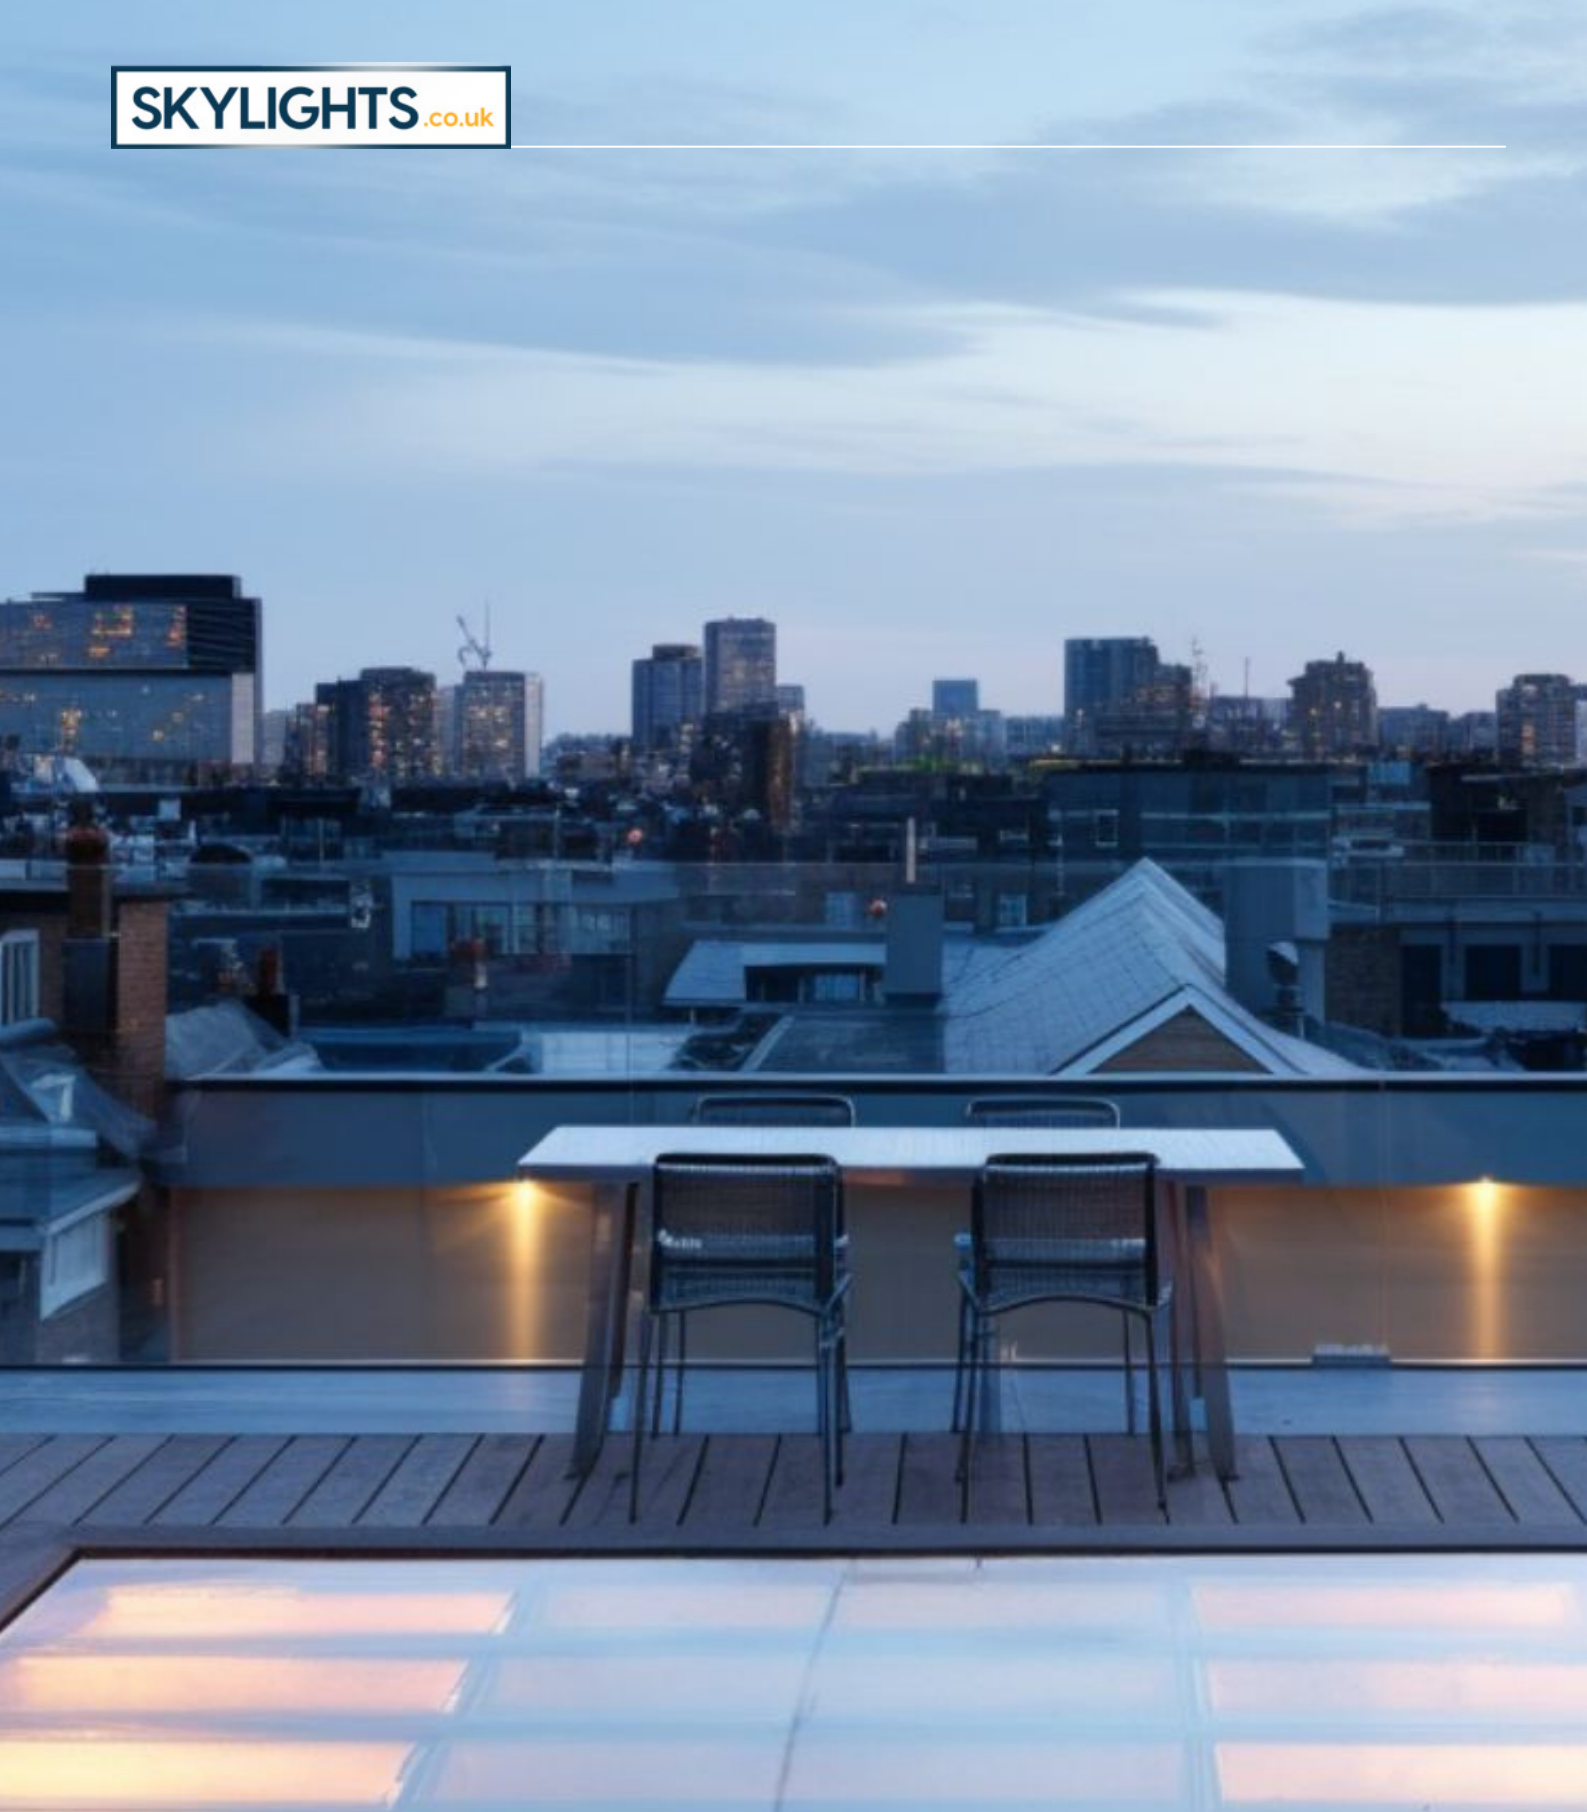

FAST SHIPPING **NATIONWIDE**

Next Day Delivery for the London area (M25)
or Free of charge 3-6 working days.