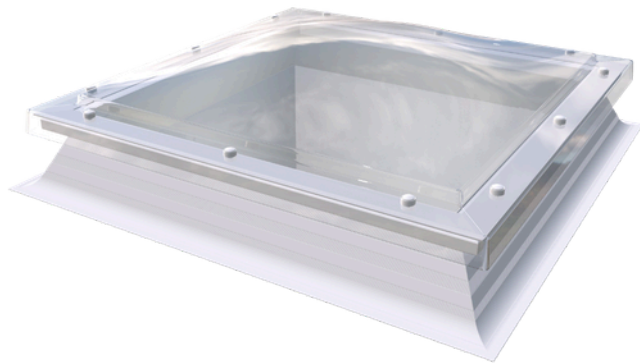

Dome Skylight

Skylights.co.uk
by KingsView

This versatile dome rooflight has been designed for optimal use of natural light and provides stylish, contemporary looks as standard. Dome Rooflight is the ideal choice for flat roofs with options to satisfy every specification and budget.

Benefits

- Designed to ensure **quick and easy installation**
- Perfect for new build or refurbishment applications
- Available in a wide range of sizes, with most **delivered in 2-3 days from order**
- Large daylight and ventilation area
- Low profile dome for sleek appearance
- Powered opening option has concealed mechanism
- 10 year warranty available
- Manufactured in the UK

Features

Fixed, manual opening and powered **opening options available**

Lightweight but robust kerbs supplied in two height options

Secured by Design option available on non-opening units, for peace of mind